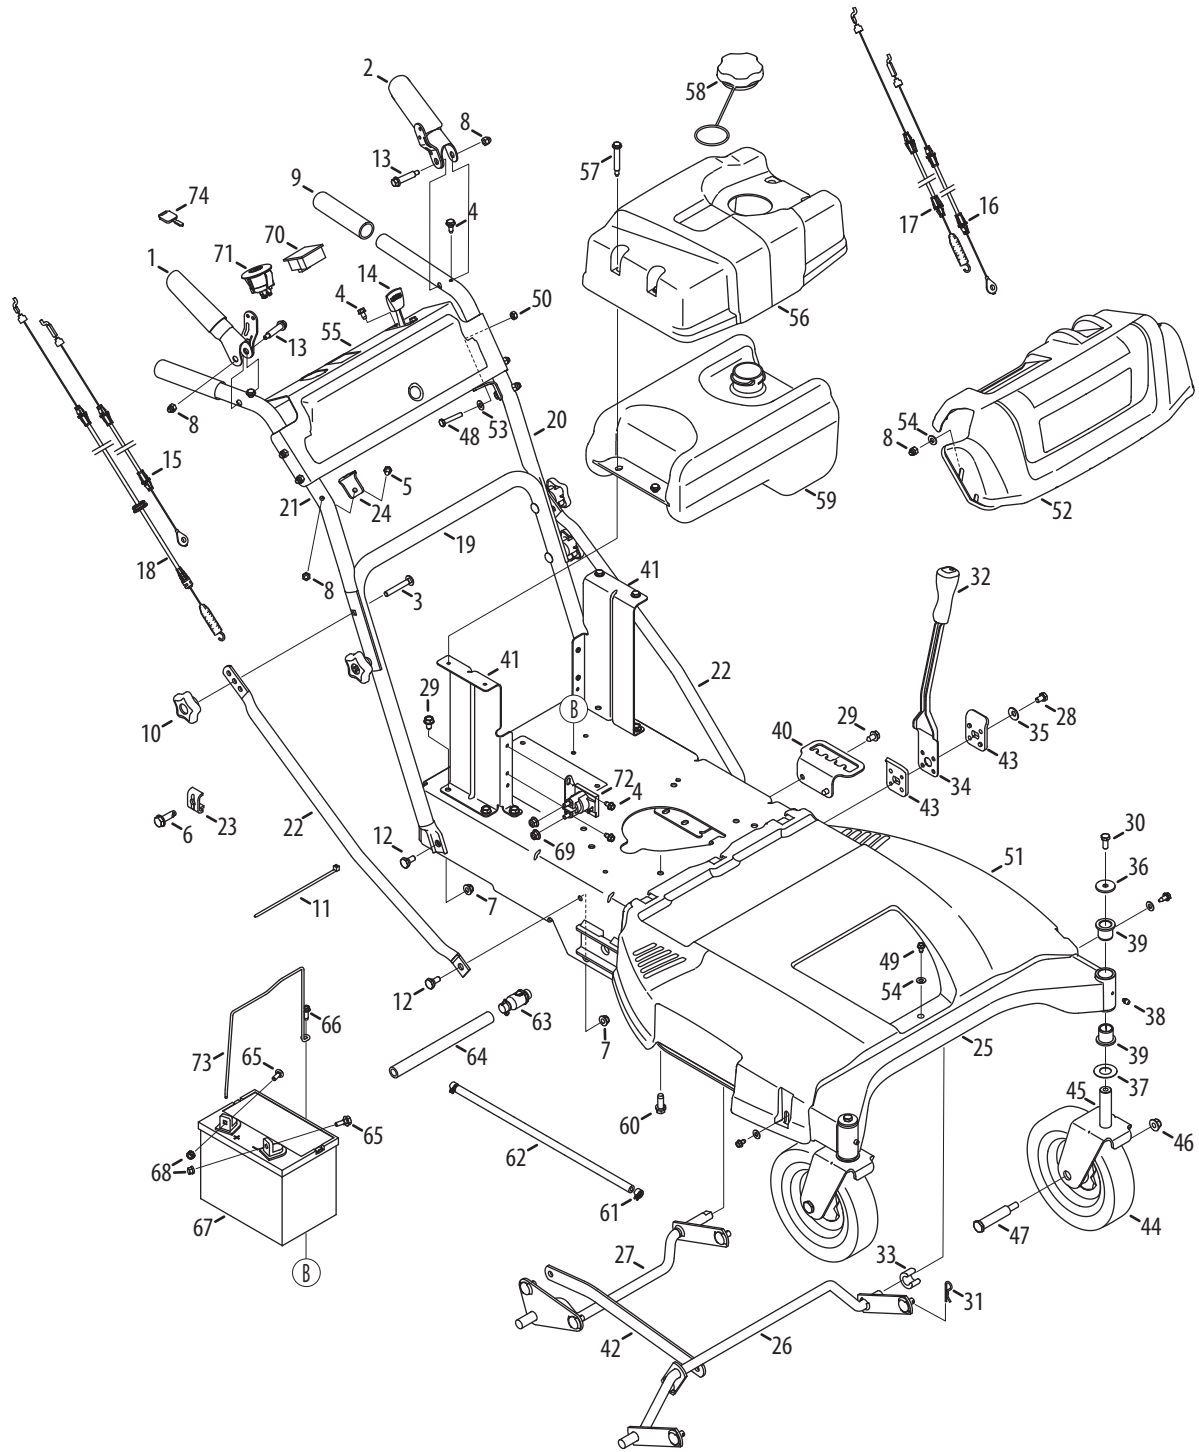

CC 760 ES Dash

Ref.	Part Number	Description	Ref.	Part Number	Description
1	687-02426	RH Lever Assembly Bracket	40	787-01496	Height Adjustment Bracket
2	687-02427	LH Lever Assembly Bracket	41	787-01507	Fuel Tank Mount Bracket
3	710-0572	Screw, Carriage, 5/16-18 x 2.25	42	787-01510	Link Pivot Bracket
4	710-0599	Screw, 1/4-20 x 0.500	43	787-01521	Lever Pivot Bracket
5	710-0606	Hex Screw, 1/4-20 x 1.50	44	734-04263	Caster, Wheel, 8 x 1.75
6	710-1237	Screw, #10-32 x 0.625	—	941-0706	Bearing, Flange w/ftg
7	712-04063	Nut, Flangelock, 5/16-18	45	687-02263	Wheel Caster Bracket
8	912-0442	Lock Nut Cap, 1/4-20	46	712-04065	Nut, Flangelock, 3/8-16
9	720-0274	Grip, 1.0 ID x 5.0 LG	47	738-04216A	Bolt, Shoulder, .625 x 2.515 x 3/8-16
10	720-04072A	Star Knob, 5/16-18	48	710-0136	Hex Screw, 1/4-20 x 1.75
11	725-0157	Cable Tie, 3/16 x .05 x 7.4	49	710-0896	Screw, 1/4-14 x 0.625
12	938-0140	Screw, Shoulder, .435 x .178-5/16 x .56	50	712-3006	Nut, Hex, 1/4-20
13	938-1226	Screw, Shoulder, .375 x 1.355 x 1/4-20	51	931-05684	Belt Cover
14	946-04604	Throttle/Choke Cable, 38.0 x 1.1 EXT	52	731-05937	Handle Panel, Black
15	946-04606	RH Brake Cable, Tecumseh Trans.	53	736-0270	Washer, Bell, .265 x .75 x .062
16	946-04608	LH Brake Cable, Tecumseh Trans.	54	936-0463	Washer, Flat, .25 x .630 x .0515
17	946-04609	Wheel Clutch Cable	55	787-01548	Hour Meter and Key Handle Panel
18	946-04610	Deck Clutch Cable	56	731-05927	Fuel Tank Cover
19	749-04330	Lower Handle	57	738-04282	Screw, Shoulder, 1/4-20 x .32 x 1.8
20	749-04331	Upper LH Handle	58	951-10514	Fuel Cap
21	749-04332	Upper RH Handle	59	951-10541	Fuel Tank
22	749-04333	Adjustable Handle Brace	60	710-1315	Screw, 3/8-16 x 1.250
23	751B221535	Casing Clamp	61	726-0205	Hose Clamp, .490 DIA.
24	787-01490A	RH Cable Mount Bracket	62	751-10349	Fuel Hose, Low Permeation, 1/4
—	787-01491A	LH Cable Mount Bracket	63	951-10517A	Oil Drain
25	687-02255B	Frame Assembly, Tecumseh	64	751-3141-14	Extension Hose
26	687-02265	Front Deck Lift Assembly	65	710-04666	Hex Head Flange, 1/4-20 x .75
27	687-02419	Rear Deck Lift Assembly	66	710-0642	Screw, 1/4-20 x 0.750
28	710-04312	Hex Screw, 5/16-18 x .50	67	925-1707D	Battery, 155 CCA WET
29	710-0604A	Screw, 5/16-18 x 0.625	68	712-0271	Sems Nut, 1/4-20
30	710-0627	Hex Screw, 5/16-24 x .750	69	712-04064	Nut, Flangelock, 1/4-20
31	914-0145	Click Pin, .092 x 1.64 LG	70	925-04022B	Hour Meter
32	720-0311	Grip Handle, 1/2	71	925-04228	Key Switch
33	731-05791	Plastic Spacer, .63 ID x .75 LG	72	725-04439	Solenoid, 12V, 100 AMP
34	732-04418A	Deck Height Lever	73	747-04657	Battery Hold Down Strap
35	736-0242	Washer, Bell, .340 x .872 x .060	74	925-1745A	Key
36	736-0343	Washer, Flat, .330 x 1.25 x .120	—	925-2054A	Key, Yellow
37	936-0351	Washer, Flat, .760 ID x 1.50 OD	—	925-04476	Wiring Harness (Not Shown)
38	937-3000	Drive Lube Fitting, 3/16	—	725-04478	Starter Wire (Not Shown)
39	741-0660A	Flange Bearing, .760 x .941 x 1.0	—	712-0266A	Nut, Jamlock, 3/8-16 (Not Shown)